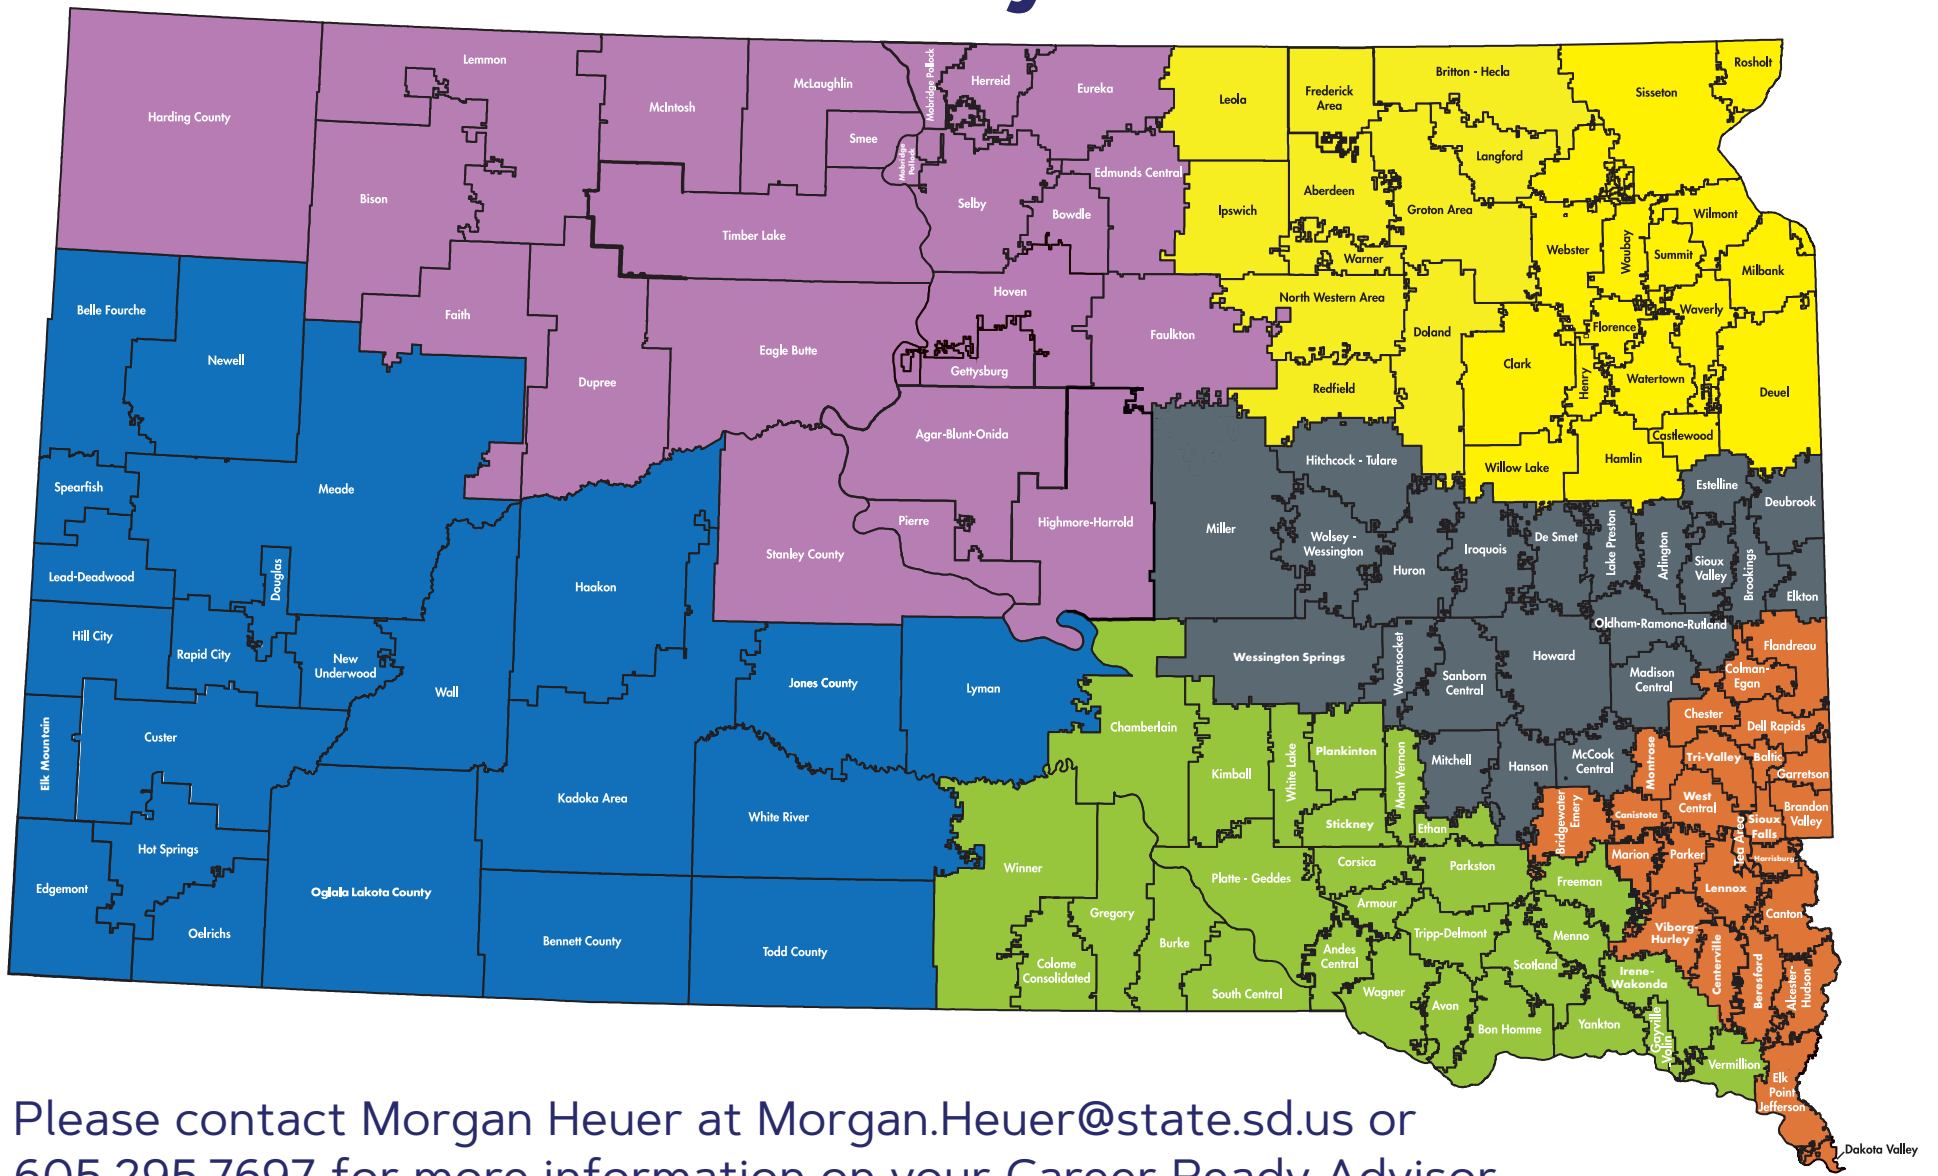

Career Ready Advisors

Please contact Morgan Heuer at Morgan.Heuer@state.sd.us or 605.295.7697 for more information on your Career Ready Advisor.

Southwest Region

Contact: TBD

- Bennett County
- Belle Fourche
- Crazy Horse
- Custer
- Douglas
- Edgemont
- Haakon
- Hill City
- Hot Springs
- Jones County
- Kadoka
- Lead-Deadwood
- Little Wound
- Lyman
- Meade
- New Underwood
- Newell
- Oelrichs
- Oglala Lakota County
- Pine Ridge
- Rapid City
- Rapid City Catholic
- Rapid City Christian
- Red Cloud Indian
- School
- Spearfish
- St. Francis Indian
- School
- Todd County
- White River
- Wall

Northwest Region

Kendra Binger 605.377.5152
Kendra.Binger@state.sd.us

- Agar-Blunt-Onida
- Bison
- Bowdle
- Cheyenne River
- Crow Creek
- Dupree
- Eagle Butte
- Edmunds Central
- Eureka
- Faith
- Faulkton
- Gettysburg
- Harding County
- Herreid
- Highmore-Harrold
- Hoven
- Lemmon
- McIntosh
- McLaughlin
- Mobridge-Pollock
- *Northwest Area Schools
- Pierre
- Selby
- Smee
- Stanley County
- Takini
- Timber Lake

Northeast Region

Katherine (Katie) Lantgen 605.691.2723
Katherine.Lantgen@state.sd.us

- Aberdeen
- Aberdeen Catholic
- Aberdeen Christian
- Britton-Hecla
- Castlewood
- Clark
- Deuel
- Doland
- Frederick Area
- Florence
- Great Plains Lutheran
- Groton Area
- Hamlin
- Henry
- Ipswich
- Langford
- Leola
- Milbank
- *Northeast Technical
- Northwestern Area
- Redfield
- Rosholt
- Sisseton
- Summit
- Tiospa Zina Tribal
- Warner
- Watertown
- Waubay
- Waverly
- Webster
- Willow Lake
- Wilmot

East Central Region

Marissa Simonsen 605.480.4478
Marissa.Simonsen@state.sd.us

- Arlington
- Brookings
- De Smet
- Deubrook
- Elkton
- Estelline
- Hanson
- Hitchcock-Tulare
- Howard
- Huron
- Iroquois
- James Valley Christian
- Lake Preston
- Madison Central
- McCook Central
- Miller
- Mitchell
- Mitchell Christian
- Oldham-Ramona-Rutland
- Sunshine Bible Academy
- Sanborn Central
- Sioux Valley
- Wessington Springs
- Wolsey-Wessington
- Woonsocket

Southeast Region

Jessica Fueston 605.400.9759
Jessica.Fueston@state.sd.us

- Alcester-Hudson
- Baltic
- Beresford
- Brandon Valley
- Bridgewater-Emery
- Canistota
- Canton
- Centerville
- Chester
- Colman-Egan
- Dakota Valley
- Dell Rapids
- Dell Rapids St. Mary's
- Elk Point-Jefferson
- Flandreau
- Flandreau Indian
- Garretson
- Harrisburg
- Lennox
- Marion
- McCrossan Boys Ranch
- Montrose
- Parker
- Sioux Falls
- Sioux Falls Catholic
- Sioux Falls Christian
- Tea Area
- Tri-Valley
- Viborg-Hurley
- West Central

South Central Region

Julie Fleek 605.500.6230
Julie.Fleek@state.sd.us

- Andes Central
- Armour
- Avon
- Bon Homme
- Burke
- Chamberlain
- Colome-Consolidated
- Corsica Stickney
- Dakota Christian
- Ethan
- Freeman
- Gayville-Volin
- Gregory
- Irene-Wakonda
- Kimball
- Marty Indian School
- Menno
- Mount Vernon
- Parkston
- Plankinton
- Platte-Geddes
- Scotland
- SDCVE
- South Central
- Tripp-Delmont
- Vermillion
- Wagner
- Winner
- Yankton
- White Lake

* Multi-Districts/Regional Career and Technical Education Centers